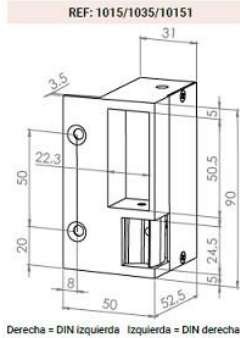

Familia 71009 – Cerradura jis electrica sobreponer

Codigo	Denominacion Articulo	Udes/Caja
639359	CERRADURA JIS 1035 ELECTR. 12 V. DCH	1
639360	CERRADURA JIS 1035 ELECTR. 12 V. IZQ	1

Derecha = DIN Izquierda = DIN derecha

cerradura jis 12 voltios 1035 derecha sobreponer gris.
- liberación automática. (al recibir el impulso eléctrico queda desbloqueado para una apertura).
- de sobreponer con receptor de pestillo.
- longitud: 90 mm.